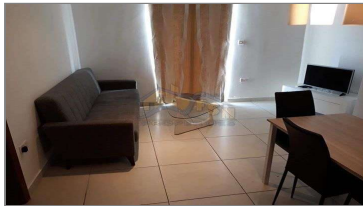

For Rent/To Let

Modernly Furnished 2 Double Bedroom APARTMENT Close to Balluta Bay

General Information

Status: **For Rent/To Let**
 Offered At: **€1,000/Monthly**
 Price(LM): (Lm429)
 Location: **Sliema**
 Type: Apartment
 Category: Residential
 Furnished: Fully
 Finish: Highly
 Code: EM
 Ref Number: **4005**

Description

Available for long let is this 2 double bedroomed fully furnished APARTMENT served with lift.

Accommodation comprises of a kitchen/dining/living room having a balcony, 2 double bedrooms and shower.

For Rent/To Let

Modernly Furnished 2 Double Bedroom APARTMENT Close to Balluta Bay

Summary

Long Let: Yes
Fully Furnished: Yes
Fully Equipped: Yes
Bedrooms: 2
Lift: Yes
Balcony: Yes
A.C. units: 2

Features

Bedrooms 2
Bathrooms 1
Kitchen W/Appliances ✓
Living ✓
Balcony/Terrace ✓
Serves Lift ✓
Internal Doors ✓