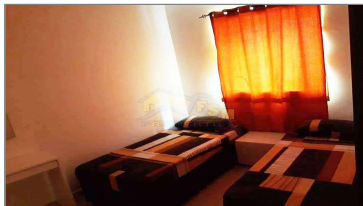

For Rent/To Let

Modernly Furnished 2 Double Bedroom APARTMENT Close to Balluta Bay

General Information

Status: **For Rent/To Let**
 Offered At: **€1,000/Monthly**
 Price(LM): (Lm429)
 Location: **Sliema**
 Type: Apartment
 Category: Residential
 Furnished: Fully
 Finish: Highly
 Code: EM
 Ref Number: **4005**

Description

Available for long let is this 2 double bedroomed fully furnished APARTMENT served with lift.

Accommodation comprises of a kitchen/dining/living room having a balcony, 2 double bedrooms and shower.

Property is fully equipped with linen, utensils, washing machine, sofa bed, 2 A.C. units, 1 T.V. set and lift.

Contact Information

Mobile: +356 99049473
 E-Mail: info@fsmproperties.com

Ref: 4005

€1,000 /Monthly

For Rent/To Let

Modernly Furnished 2 Double Bedroom APARTMENT Close to Balluta Bay

Summary

Long Let: Yes
Fully Furnished: Yes
Fully Equipped: Yes
Bedrooms: 2
Lift: Yes
Balcony: Yes
A.C. units: 2

Features

Bedrooms 2
Bathrooms 1
Kitchen W/Appliances ✓
Living ✓
Balcony/Terrace ✓
Serves Lift ✓
Internal Doors ✓